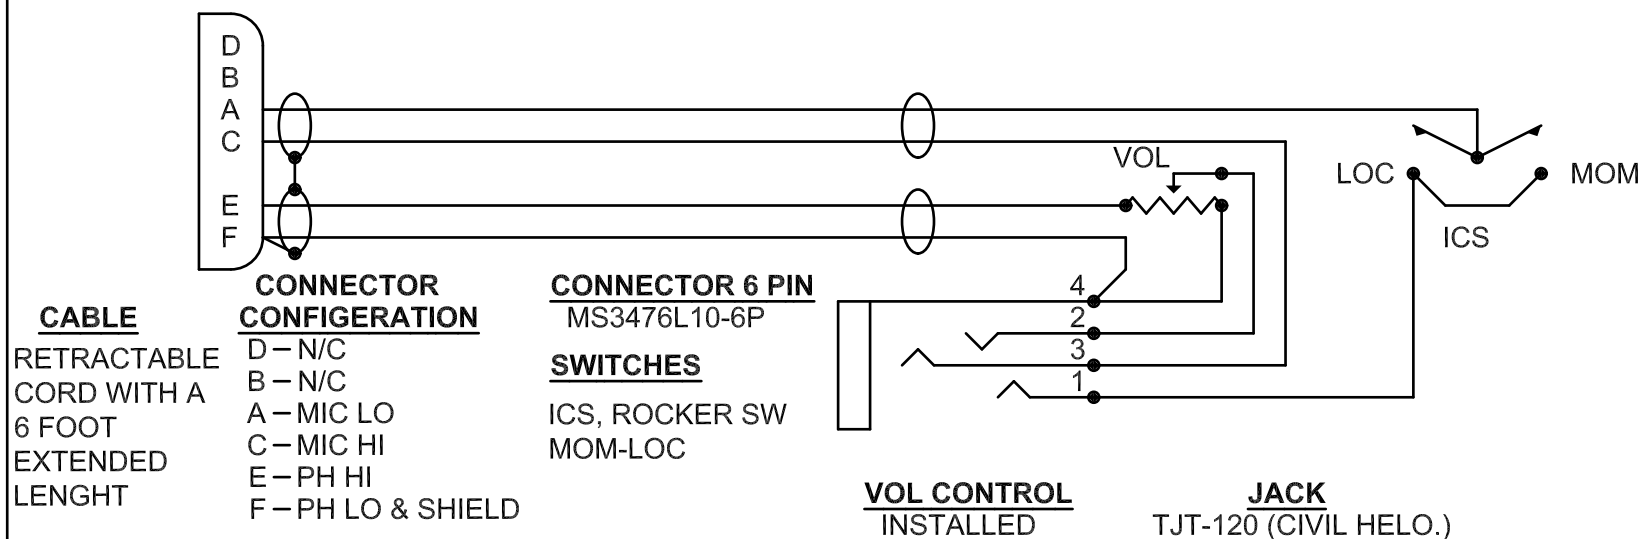

SIX PIN CONNECTOR WITH AN INTERRUPTED MIC, ICS SWITCH ONLY

P/N AAL280-011-XXX

OPTIONS

- 029 ROCKER SWITCH MOM./LOCK
- ADD AN "A" AFTER THE P/N FOR A LARGE CLIP

SIX PIN CONNECTOR, HOT MIC

P/N AAL280-011-XXX

OPTIONS

- 030 ROCKER SWITCH MOM./LOCK
- ADD AN "A" AFTER THE P/N FOR A LARGE CLIP